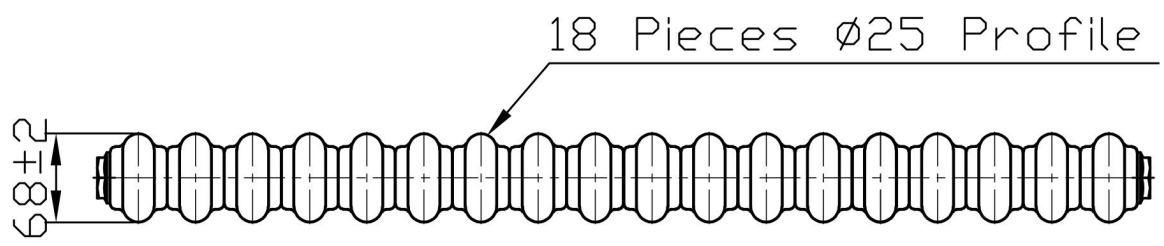

Imperia 2 Column Horizontal 300 x 830mm. Painted

Technical Drawing

Unit: mm

Eastbrook 

Eastbrook Road, Gloucester GL4 3DB
 Technical Helpline : 01452 317890
 Mon - Fri / 8am - 5pm
 Email : technical@eastbrookco.com