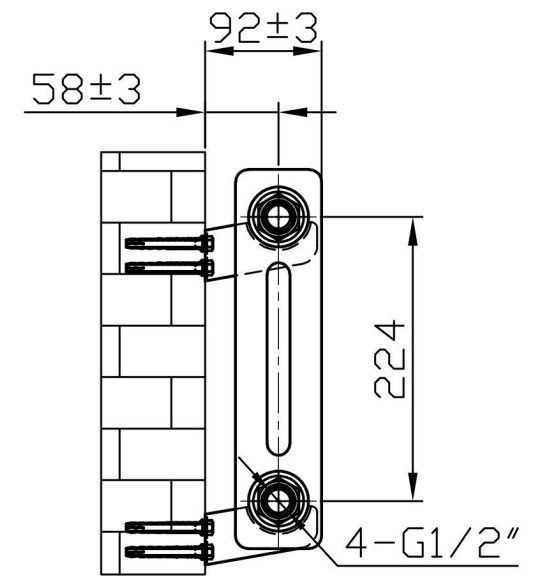

Imperia 2 Column Horizontal 300 x 830mm. Painted

Technical Drawing

Unit: mm

Eastbrook 

Eastbrook Road, Gloucester GL4 3DB
 Technical Helpline : 01452 317890
 Mon - Fri / 8am - 5pm
 Email : technical@eastbrookco.com