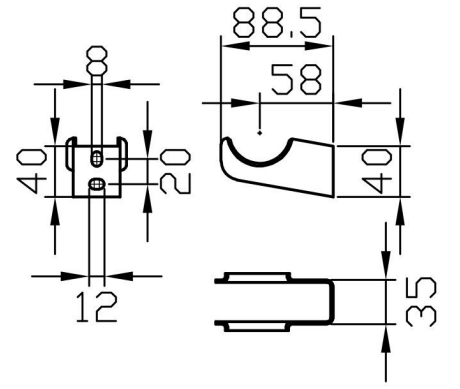

Imperia 2 Column Horizontal 300 x 830mm. Painted

Technical Drawing

Unit: mm

Eastbrook 

Eastbrook Road, Gloucester GL4 3DB
 Technical Helpline : 01452 317890
 Mon - Fri / 8am - 5pm
 Email : technical@eastbrookco.com