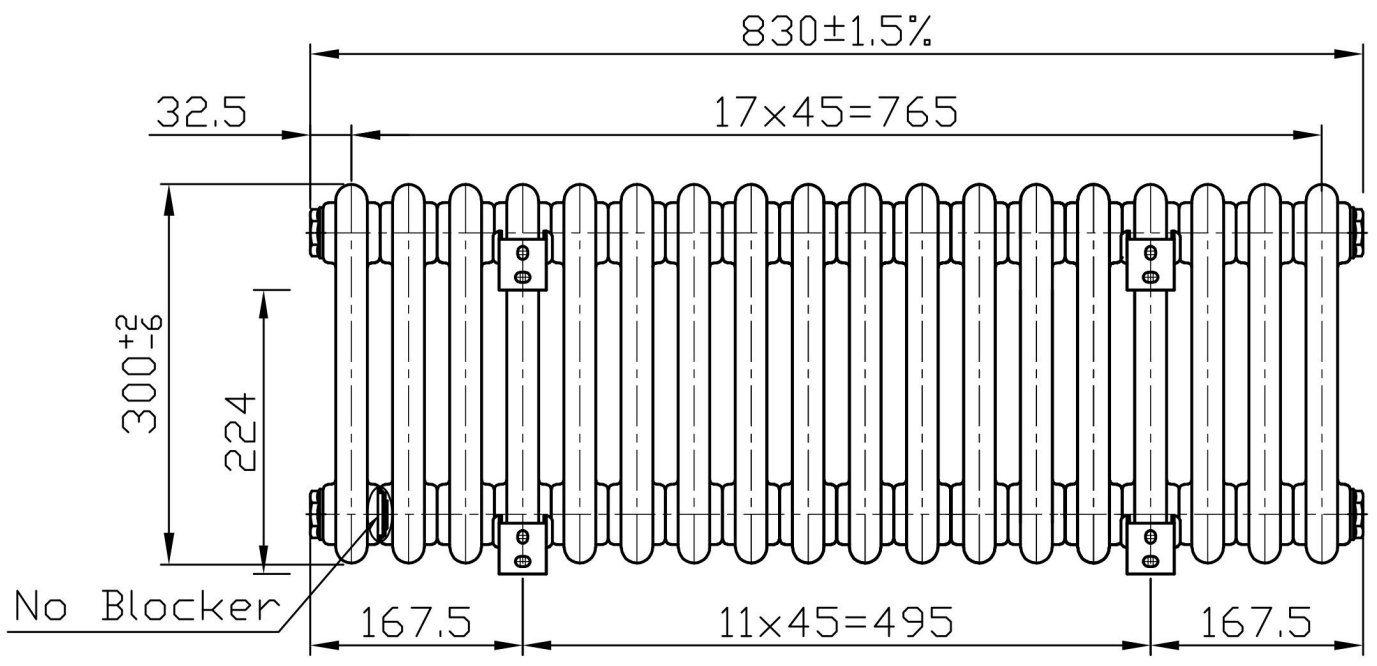

Imperia 2 Column Horizontal 300 x 830mm. Painted

Technical Drawing

Unit: mm

Eastbrook 

Eastbrook Road, Gloucester GL4 3DB
 Technical Helpline : 01452 317890
 Mon - Fri / 8am - 5pm
 Email : technical@eastbrookco.com